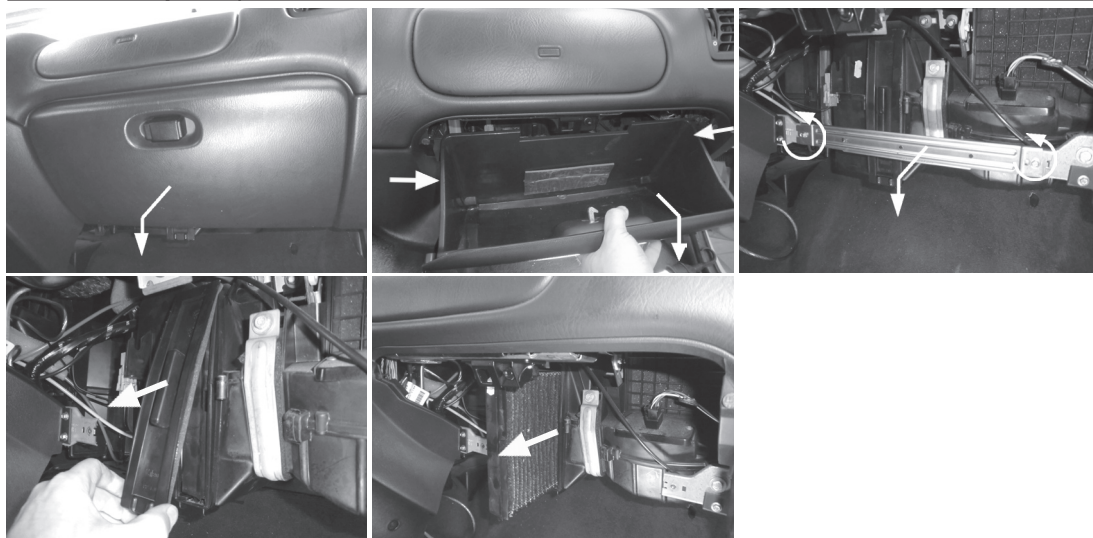

LA 84

Rover Group

Coupe	03/96-11/99
MG	06/01 →→
Streetwise	08/03 →→
211	01/98-03/00
214, 216, 218, 220	11/95-03/00
25	10/99 →→
414, 416, 420, 400	05/95-03/00
45	02/00 →→

with AC

© MAHLE

LA 84

Rover Group Coupe, MG, Streetwise, 211, 214, 216, 218, 220, 25, 400, 414, 416, 420, 45